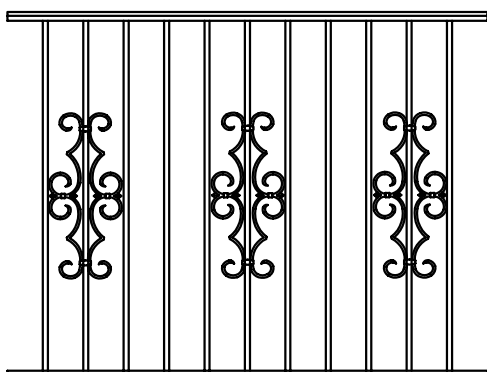

SM-58R-SF

Top Cap: 1 3/4" Hand Rail Cap
Horizontals: 1/2" x 1" Channels
Verticals: 9/16" Round Solid
Design: Santa Fe
Posts: 1" Square Solid

SM-12S-A4S

Top Cap: 1 3/4" Hand Rail Cap
Horizontals: 1/2" x 1" Channels
Verticals: 1/2" Square Solid
Scrolls: 13-52-A4S
Posts: 1" Square Solid

SM-12S-2D

Top Cap: 1 3/4" Hand Rail Cap
Horizontals: 1/2" x 1" Channels
Verticals: 1/2" Square Solid
Scrolls: 45-2-D
Posts: 1" Square Solid