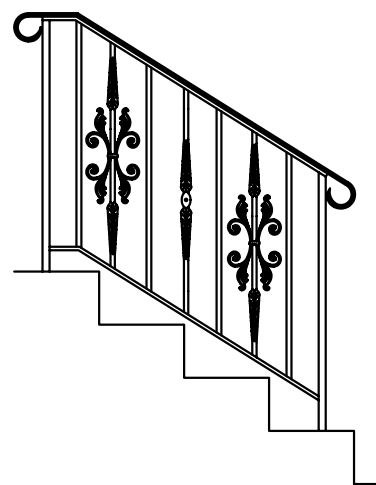

SM-58R-SF

Top Cap: 1 3/4" Hand Rail Cap
Horizontals: 1/2" x 1" Channels
Verticals: 9/16" Round Solid
Design: Santa Fe
Posts: 1" Square Solid

SM-12S-A4S

Top Cap: 1 3/4" Hand Rail Cap
Horizontals: 1/2" x 1" Channels
Verticals: 1/2" Square Solid
Scrolls: 13-52-A4S
Posts: 1" Square Solid

SM-12S-2D

Top Cap: 1 3/4" Hand Rail Cap
Horizontals: 1/2" x 1" Channels
Verticals: 1/2" Square Solid
Scrolls: 45-2-D
Posts: 1" Square Solid