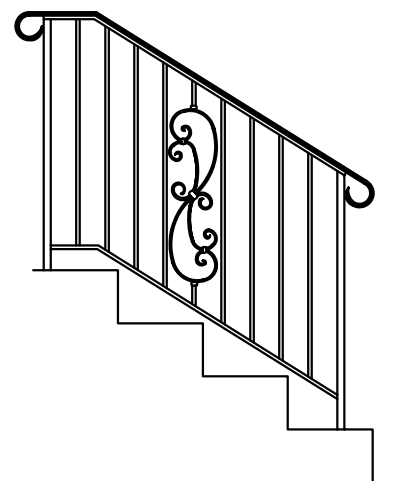

SM-58R-SF

Top Cap: 1 3/4" Hand Rail Cap
Horizontals: 1/2" x 1" Channels
Verticals: 9/16" Round Solid
Design: Santa Fe
Posts: 1" Square Solid

SM-12S-A4S

Top Cap: 1 3/4" Hand Rail Cap
Horizontals: 1/2" x 1" Channels
Verticals: 1/2" Square Solid
Scrolls: 13-52-A4S
Posts: 1" Square Solid

SM-12S-2D

Top Cap: 1 3/4" Hand Rail Cap
Horizontals: 1/2" x 1" Channels
Verticals: 1/2" Square Solid
Scrolls: 45-2-D
Posts: 1" Square Solid