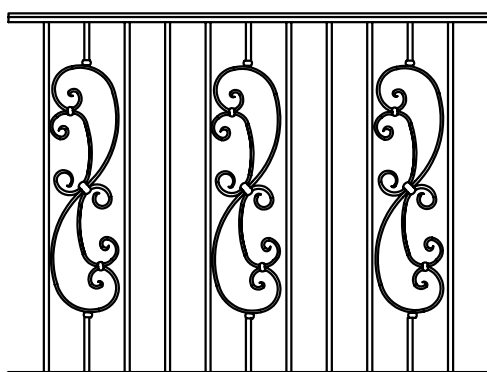

SM-58R-SF

Top Cap: 1 3/4" Hand Rail Cap
Horizontals: 1/2" x 1" Channels
Verticals: 9/16" Round Solid
Design: Santa Fe
Posts: 1" Square Solid

SM-12S-A4S

Top Cap: 1 3/4" Hand Rail Cap
Horizontals: 1/2" x 1" Channels
Verticals: 1/2" Square Solid
Scrolls: 13-52-A4S
Posts: 1" Square Solid

SM-12S-2D

Top Cap: 1 3/4" Hand Rail Cap
Horizontals: 1/2" x 1" Channels
Verticals: 1/2" Square Solid
Scrolls: 45-2-D
Posts: 1" Square Solid